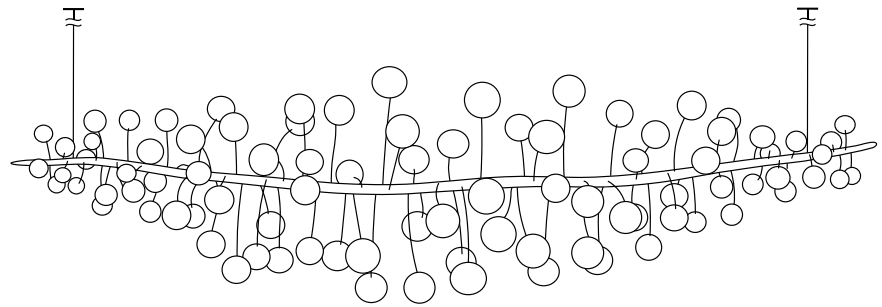

Technical specification

WISTERIA

/ Model B1

Overall size:	Width: 200 cm / 7 ft Height: 50 cm / 20 in
	Made to order for custom sizes Width: 120-300 cm / 4-10 ft Height: 21-50 cm / 8-20 in
Glass element size	Diameter: Ø 4-8 cm / 2-3 in
Branch size:	Width: 5-25 cm / 2-10 in
Materials:	Blowing glass, brass, manual brass processing
Light source:	Custom LED module 1W, 100 Lm, temperature 3000K, 24V, dimming, Power supply provided

— 21-50 cm / 8-20 in —

200 cm / 7 ft

Ø 4-8 cm / 2-3 in

5-25 cm / 2-10 in

/ Material

Clear glass

Patinated
brass

Brushed
brass with
decor